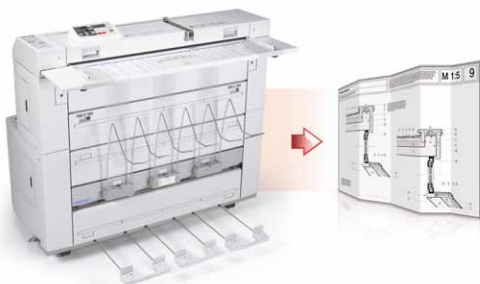

Unique top quality
wide format performance

Master your wide format print workflow

Whether you work in a technical environment or larger organisation, your basic demands are the same: you want to be productive and stand out. With the SP W2470, Rex-Rotary provides a very compact wide format print solution for peak demand performance and superior imaging quality. Building on the proven success of Rex-Rotary's wide format solutions, this digital device handles all print tasks quickly and efficiently. The SP W2470 answers the toughest printing requirements and delivers top quality output even on standard paper. This wide format printer offers you the performance and productivity to meet the tightest deadlines.

Flexible and large paper capacity

With its 2 standard Roll Feeders, the SP W2470 allows you to print documents from A3 to A0 without having to walk to the machine to change paper or cut away excess paper. If you need to print on non-standard sizes or materials, the standard bypass offers exceptional possibilities on calques, film or other materials. With the optional paper cassette you have cut sheet paper of up to A3 size readily available.

Professional finishing

Eliminate time consuming manual work and save on your budget by opting for the unique fan folder unit. This finisher vertically folds the paper into a 'fan' and creates perfectly finished output, ready for storage or distribution. Documents of up to 6 meters long can be folded easily via the driver.